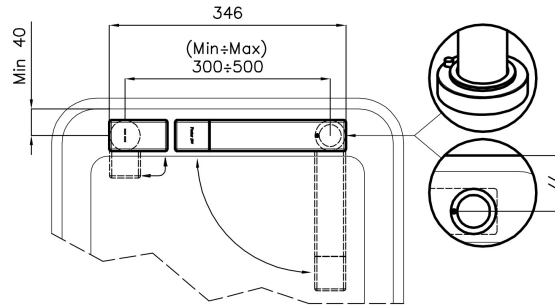

Rotating angle 360°

Strengthening plate Ø44 mm

Cartridge With ceramic discs

Holes distance See "Cut out drawing"

Double hole requested Necessary

Mixer hole ø35mm

Max worktop thickness 40mm

FEATURES

Rotating angle All the taps have a wide angle of rotation. Some models even permit a full 360° rotation.

TECHNICAL DATA

Eclipse - 8499 000

Installation sheet - Foglio installazione

Front side—Mixer tap on the left
 Lato frontale—Miscelatore a sinistra

Right side
 Lato destro

Front side—Mixer tap on the right
 Lato frontale—Miscelatore a destra

GALLERY