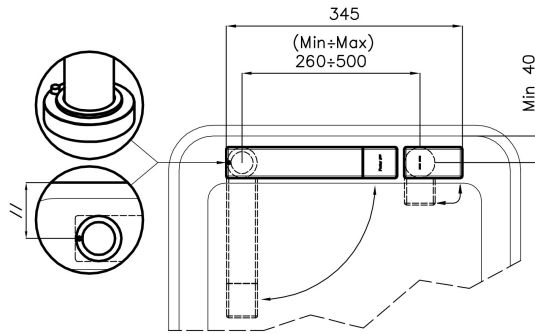

Rotating angle 360°

Strengthening plate Ø44 mm

Cartridge With ceramic discs

Holes distance See "Cut out drawing"

Double hole requested Necessary

Mixer hole ø35mm

Max worktop thickness 40mm

FEATURES

Rotating angle All the taps have a wide angle of rotation. Some models even permit a full 360° rotation.

TECHNICAL DATA

Eclipse - 8499 000

Installation sheet - Foglio installazione

Front side—Mixer tap on the left
 Lato frontale—Miscelatore a sinistra

Right side
 Lato destro

Front side—Mixer tap on the right
 Lato frontale—Miscelatore a destra

GALLERY