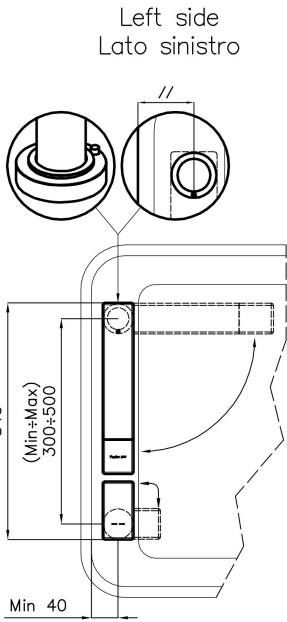

Rotating angle 360°

Strengthening plate Ø44 mm

Cartridge With ceramic discs

Holes distance See "Cut out drawing"

Double hole requested Necessary

Mixer hole ø35mm

Max worktop thickness 40mm

FEATURES

Rotating angle All the taps have a wide angle of rotation. Some models even permit a full 360° rotation.

TECHNICAL DATA

Eclipse - 8499 000

Installation sheet - Foglio installazione

Front side—Mixer tap on the left
 Lato frontale—Miscelatore a sinistra

Right side
 Lato destro

Front side—Mixer tap on the right
 Lato frontale—Miscelatore a destra

GALLERY