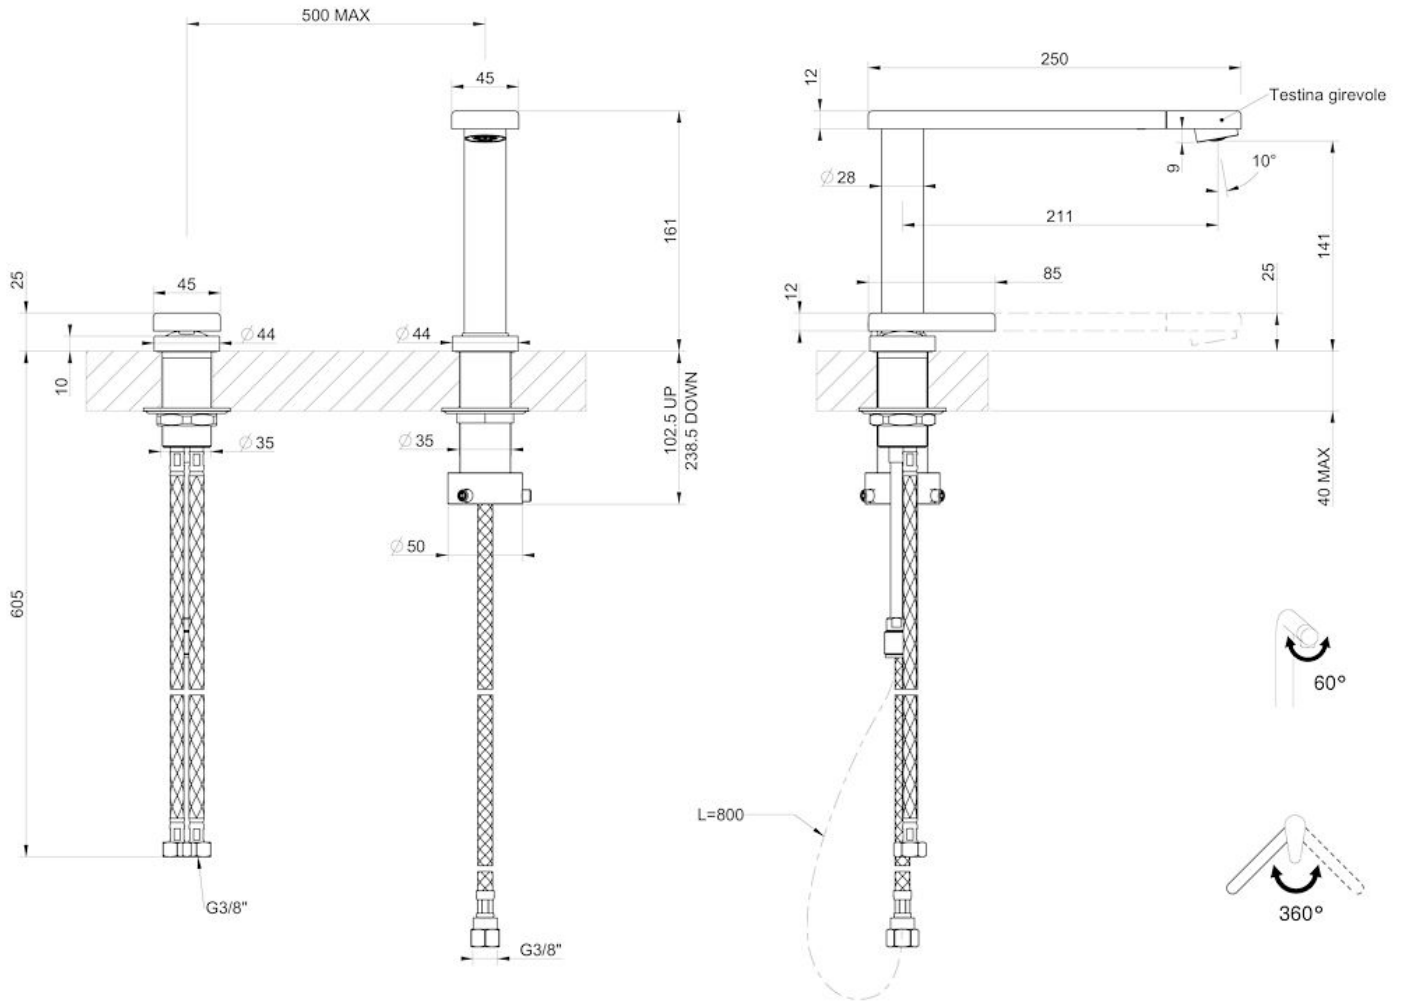

PIANO

Mixer Taps

Code: R499 F00

MITIGEUR PIANO

DETAILS

Mixer type Single-lever mixer tap with rotating, collapsible barrel (Up&Down), with remote control.

Material Brass

Texture Chromed

Rotating angle 360°

Strengthening plate Ø44 mm

Cartridge With ceramic discs

Holes distance See "Cut out drawing"

Double hole requested Necessary

Mixer hole ø35mm

Max worktop thickness 40mm

FEATURES

COLLAPSIBILE BARREL Feature that makes it possible to foresee the sink in front of a window, so as to enjoy the natural light.

Strenghtening plate Foster's mixer taps are equipped with the strenghtening plate that offers perfect stability on any sink.

Rotating angle All the taps have a wide angle of rotation. Some models even permit a full 360° rotation.

TECHNICAL DATA

Eclipse - 8499 000

Installation sheet - Foglio installazione

Front side—Mixer tap on the left
 Lato frontale—Miscelatore a sinistra