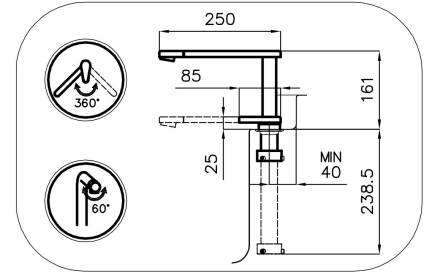

Rotating angle 360°

Strengthening plate Ø44 mm

Cartridge With ceramic discs

Holes distance See "Cut out drawing"

Double hole requested Necessary

Mixer hole ø35mm

Max worktop thickness 40mm

FEATURES

COLLAPSIBILE BARREL Feature that makes it possible to foresee the sink in front of a window, so as to enjoy the natural light.

Strenghtening plate Foster's mixer taps are equipped with the strenghtening plate that offers perfect stability on any sink.

Rotating angle All the taps have a wide angle of rotation. Some models even permit a full 360° rotation.

TECHNICAL DATA

Eclipse - 8499 000

Installation sheet - Foglio installazione

Front side—Mixer tap on the left
 Lato frontale—Miscelatore a sinistra