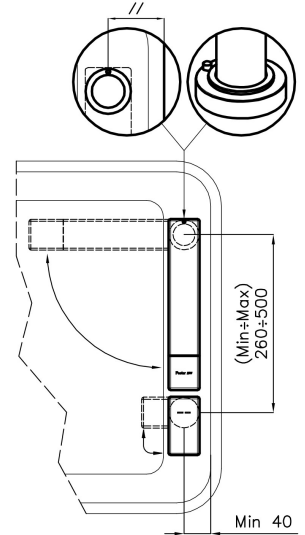

Rotating angle 360°

Strengthening plate Ø44 mm

Cartridge With ceramic discs

Holes distance See "Cut out drawing"

Double hole requested Necessary

Mixer hole ø35mm

Max worktop thickness 40mm

FEATURES

Rotating angle All the taps have a wide angle of rotation. Some models even permit a full 360° rotation.

TECHNICAL DATA

Eclipse - 8499 000

Installation sheet - Foglio installazione

Front side—Mixer tap on the left
 Lato frontale—Miscelatore a sinistra

Right side
 Lato destro

Front side—Mixer tap on the right
 Lato frontale—Miscelatore a destra

GALLERY